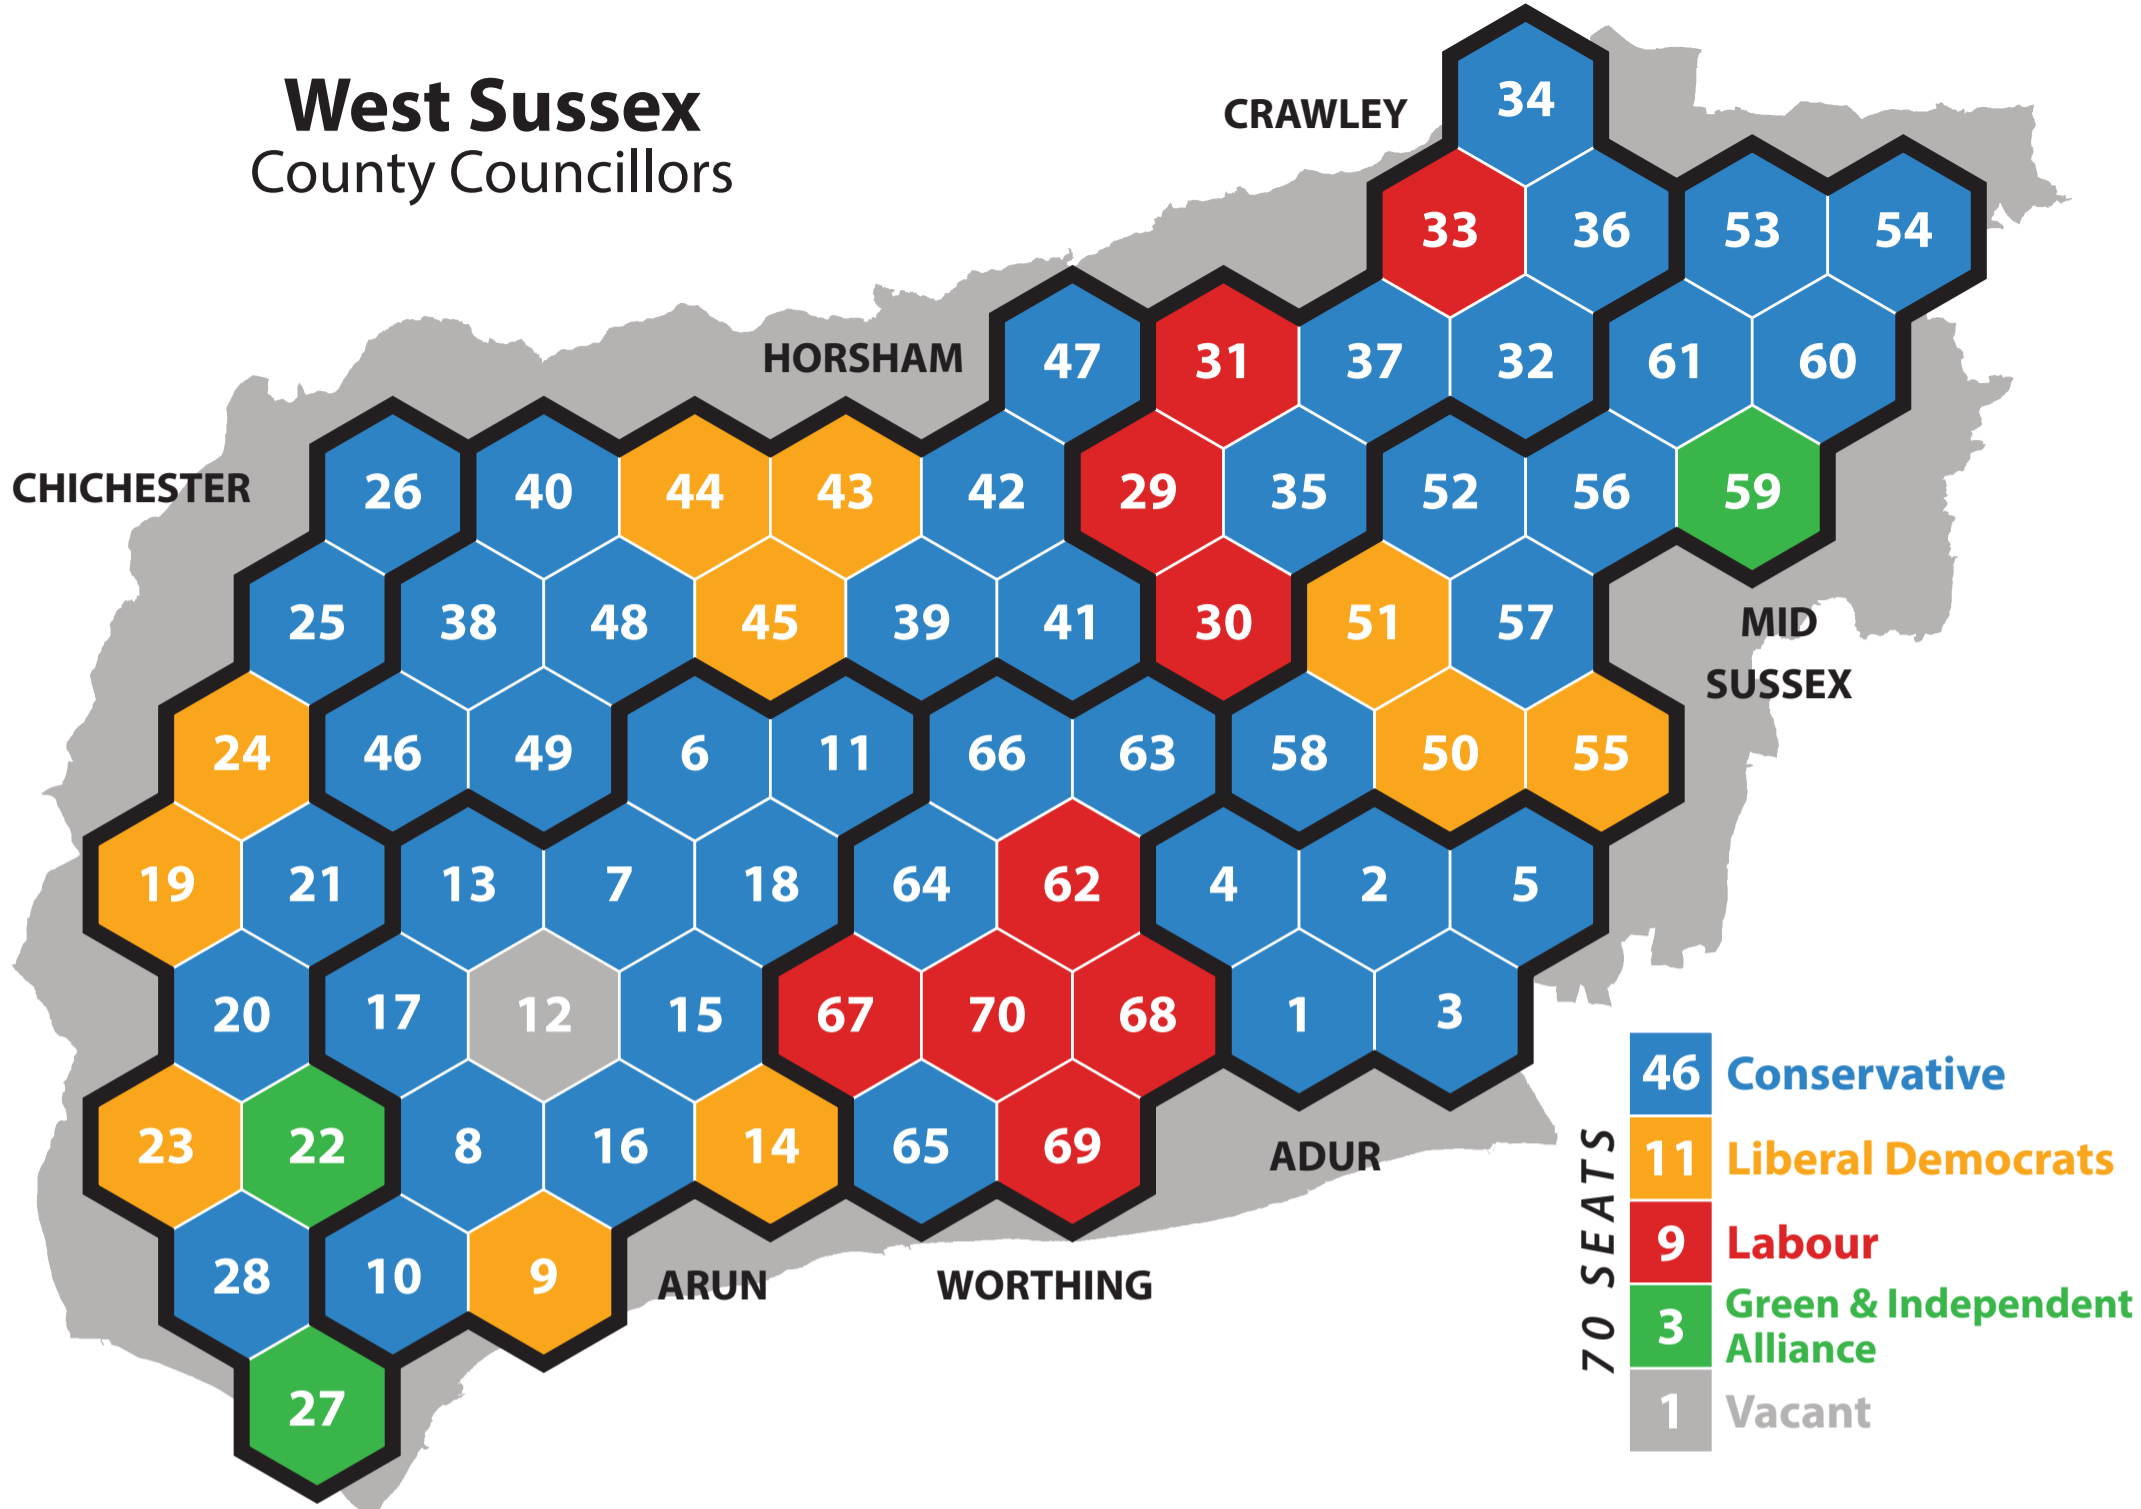

West Sussex County Councillors

ADUR DISTRICT:

- Lancing
Andy McGregor
Conservative
- Shoreham North
Emma Evans
Conservative
- Shoreham South
Kevin Boram
Conservative
- Sompting & North Lancing
Carson Albury
Conservative
- Southwick
Angus Dunn
Conservative

ARUN DISTRICT:

- Angmering & Findon
Deborah Urquhart
Conservative
- Arundel & Courtwick
Gary Markwell
Conservative
- Bersted
Keir Greenway
Conservative
- Bognor Regis East
Francis Oppler
Liberal Democrats
- Bognor Regis West & Aldwick
Ashvin Patel
Conservative
- East Preston & Ferring
Roger Elkins
Conservative
- Felpham
Vacant Seat

13. Fontwell

- Trevor Bence**
Conservative
- Littlehampton East
James Walsh
Liberal Democrats
- Littlehampton Town
David Britton
Conservative
- Middleton
Jacky Pendleton
Conservative
- Nyetimber
Dawn Hall
Conservative
- Rustington
Alison Cooper
Conservative

26. Rother Valley

- Tom Richardson**
Conservative
- Selsey
Donna Johnson
Green & Independent Alliance
- The Witterings
Pieter Montyn
Conservative

CRAWLEY BOROUGH:

- Bewbush & Ifield West
Chris Oxlade
Labour
- Broadfield
Brian Quinn
Labour
- Langley Green & Ifield East
Alison Cornell
Labour
- Maidenbower & Worth
Bob Lanzer
Conservative
- Northgate & West Green
Natalie Pudaloff
Labour
- Pound Hill
Richard Burrett
Conservative
- Southgate & Gossops Green
Zack Ali
Conservative
- Three Bridges
Brenda Burgess
Conservative
- Tilgate & Furnace Green
Duncan Crow
Conservative