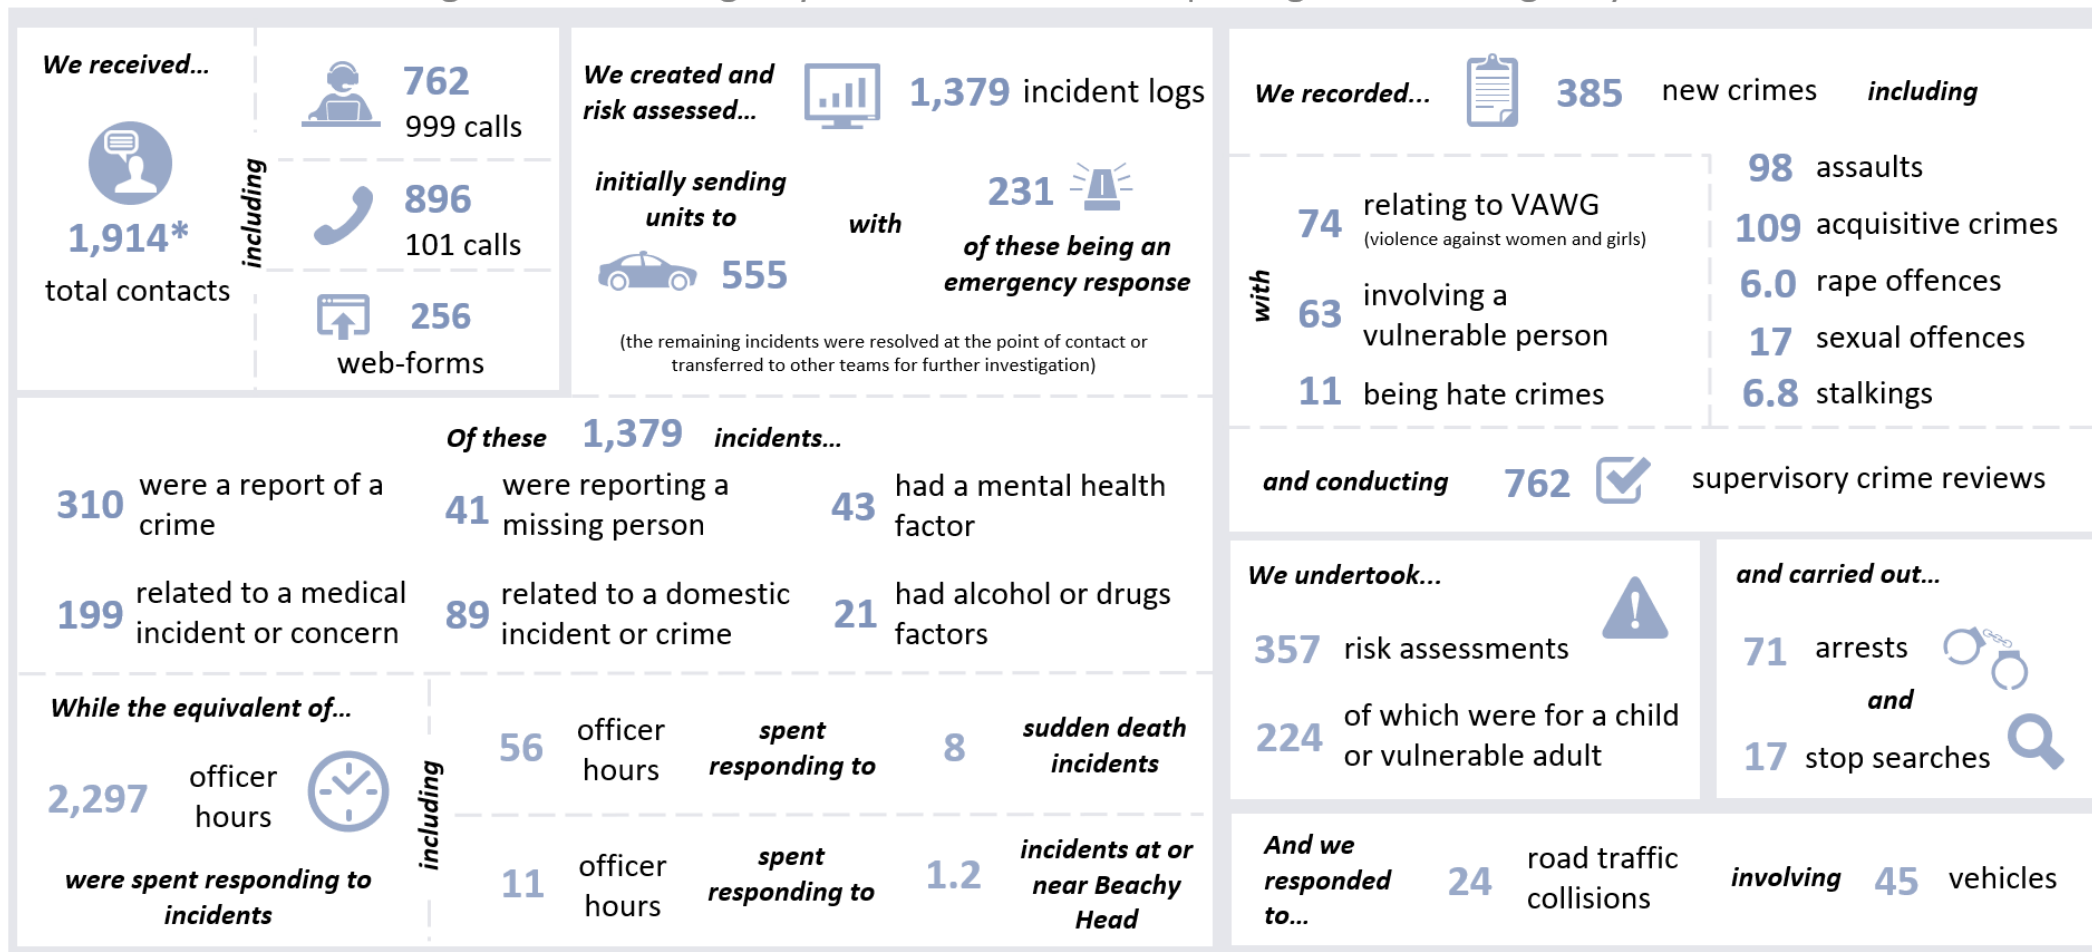

# A Day in the Life...

2024 continues to see high levels of emergency incidents and crime reporting. On an average day in 2024:

Daily averages calculated from data for 1<sup>st</sup> January 2024 – 31<sup>st</sup> December 2024

\*total contact excludes social media