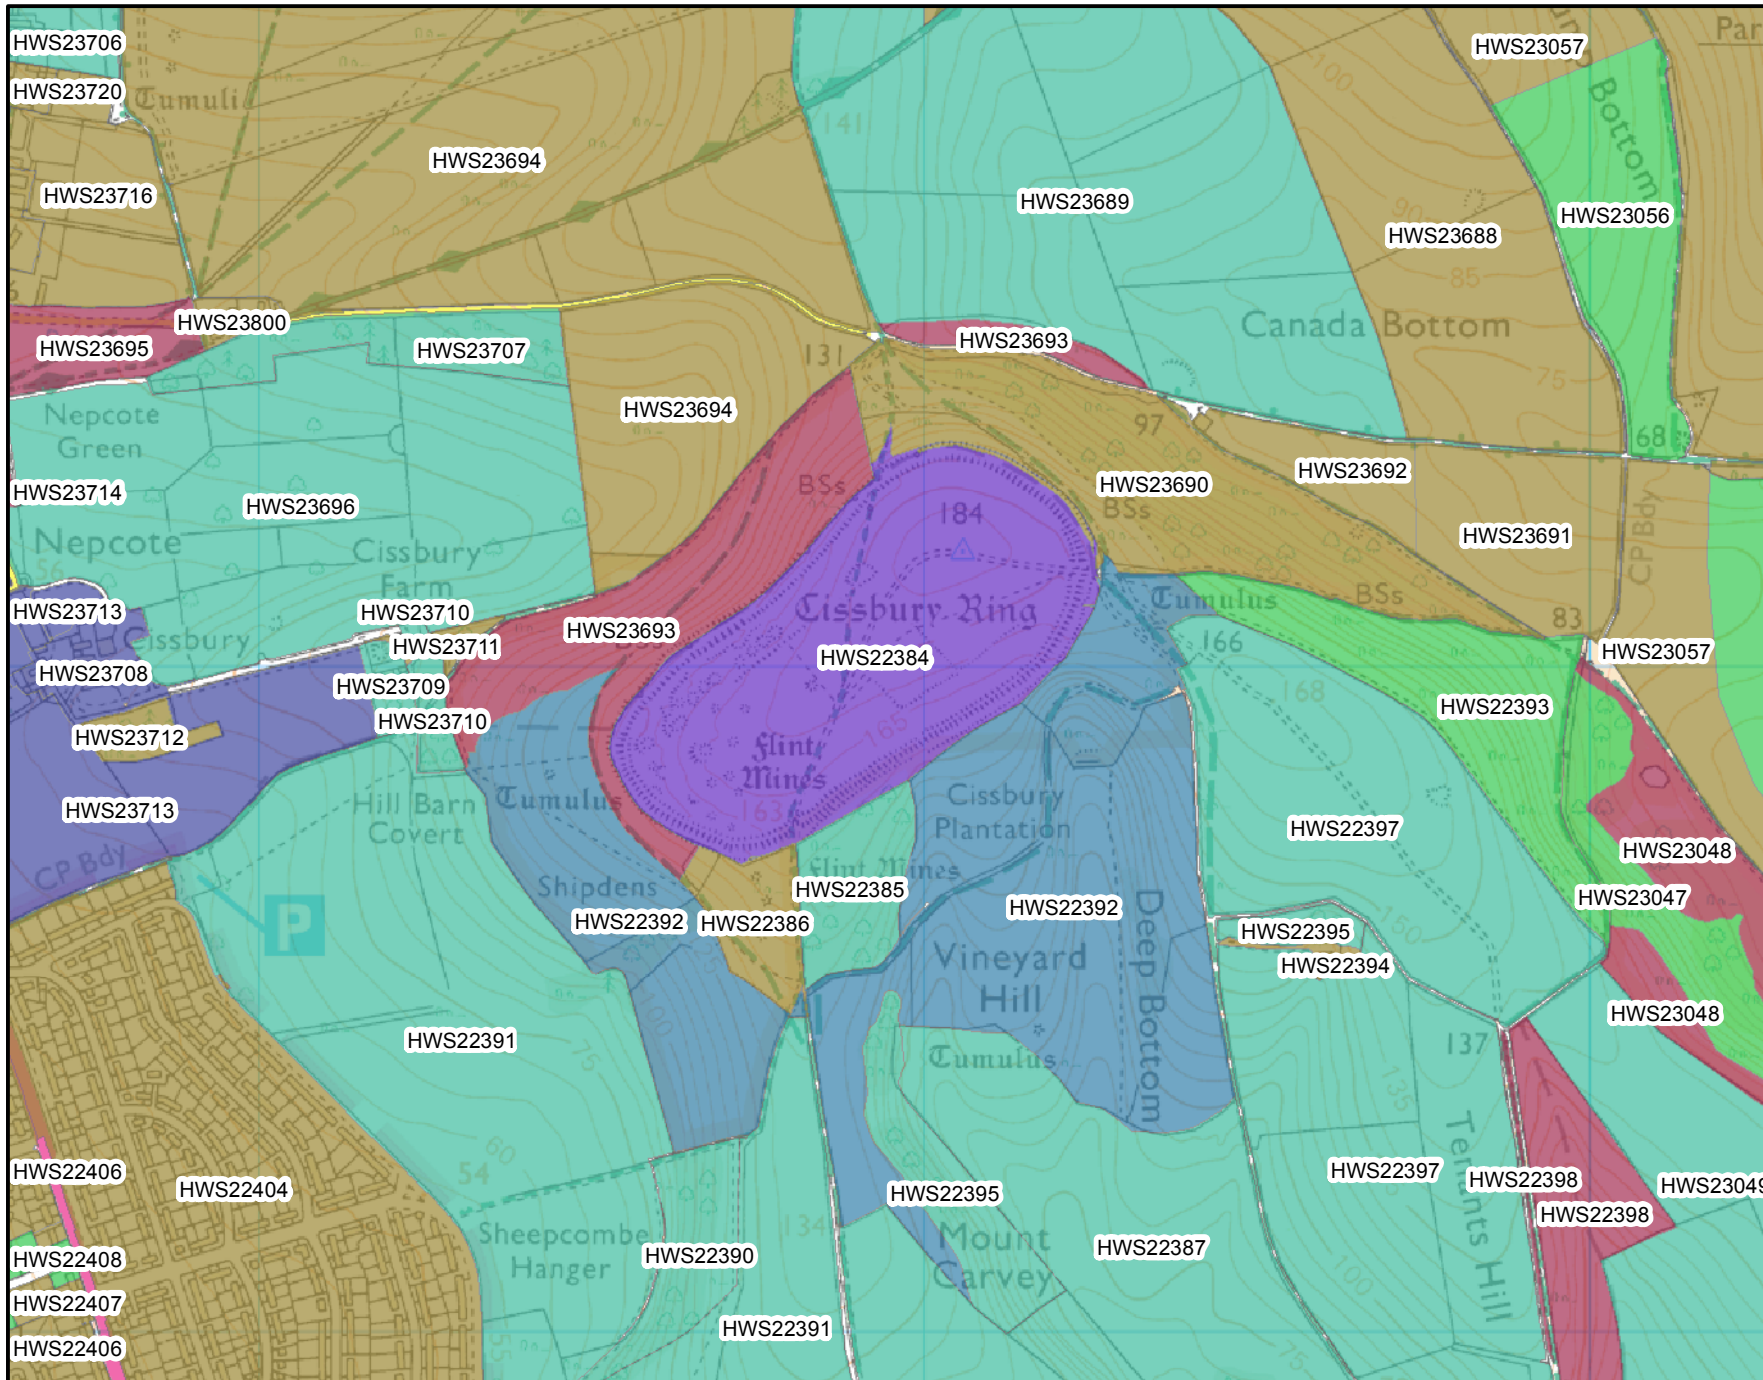

An Example of the Historic Landscape Characterisation Data for Cissbury Ring Hill Fort - Time Depth (Period Breakdown)

Reproduced from or based upon 2009 Ordnance Survey material with permissions of the Controller of HMSO
 © Crown Copyright reserved.
 Unauthorised reproduction infringes Crown copyright and may lead to prosecution or civil proceedings
 West Sussex County Council Licence No. 100023447

Legend

HLC

Period

- Prehistoric
- Early Medieval/Dark Age
- Medieval
- Post Medieval
- Post Medieval to Modern
- Modern to WW II
-