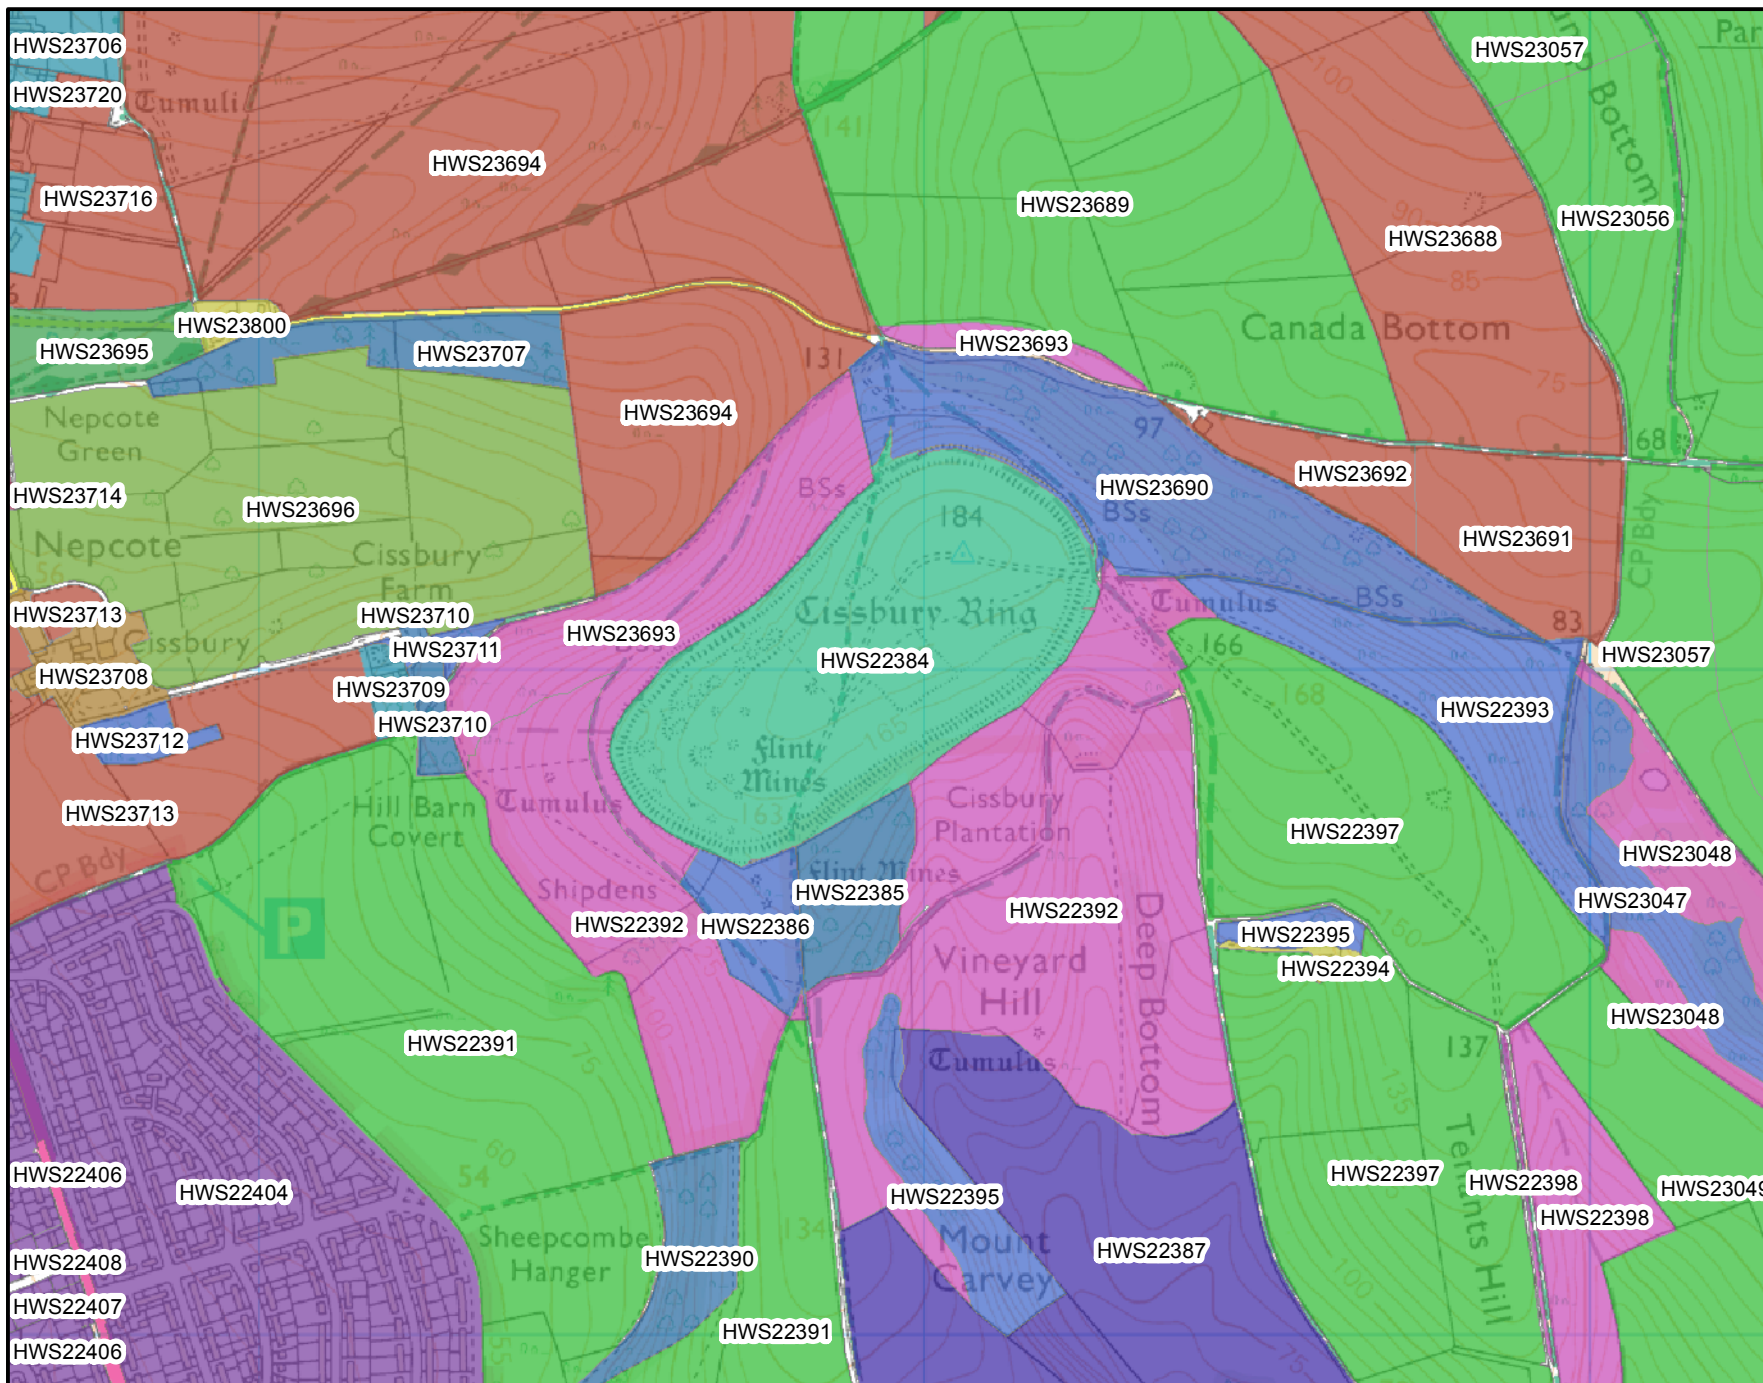

An Example of the Historic Landscape Characterisation Data for Cissbury Ring Hill Fort - Character Type

Reproduced from or based upon 2009 Ordnance Survey material with permissions of the Controller of HMSO
 © Crown Copyright reserved.
 Unauthorised reproduction infringes Crown copyright and may lead to prosecution or civil proceedings
 West Sussex County Council Licence No. 100023447

Legend

HLC

HLCType

- Ancient (Hillfort)
- Downland
- Expansion - other
- Expansion - suburbs
- Formal Enclosure (planned/private)
- Golf courses
- Green
- Historic Core
- Historic dispersed
- Informal Fieldscapes
- Informal parkland
- Non-historic isolated
- Plantations
- Regenerated