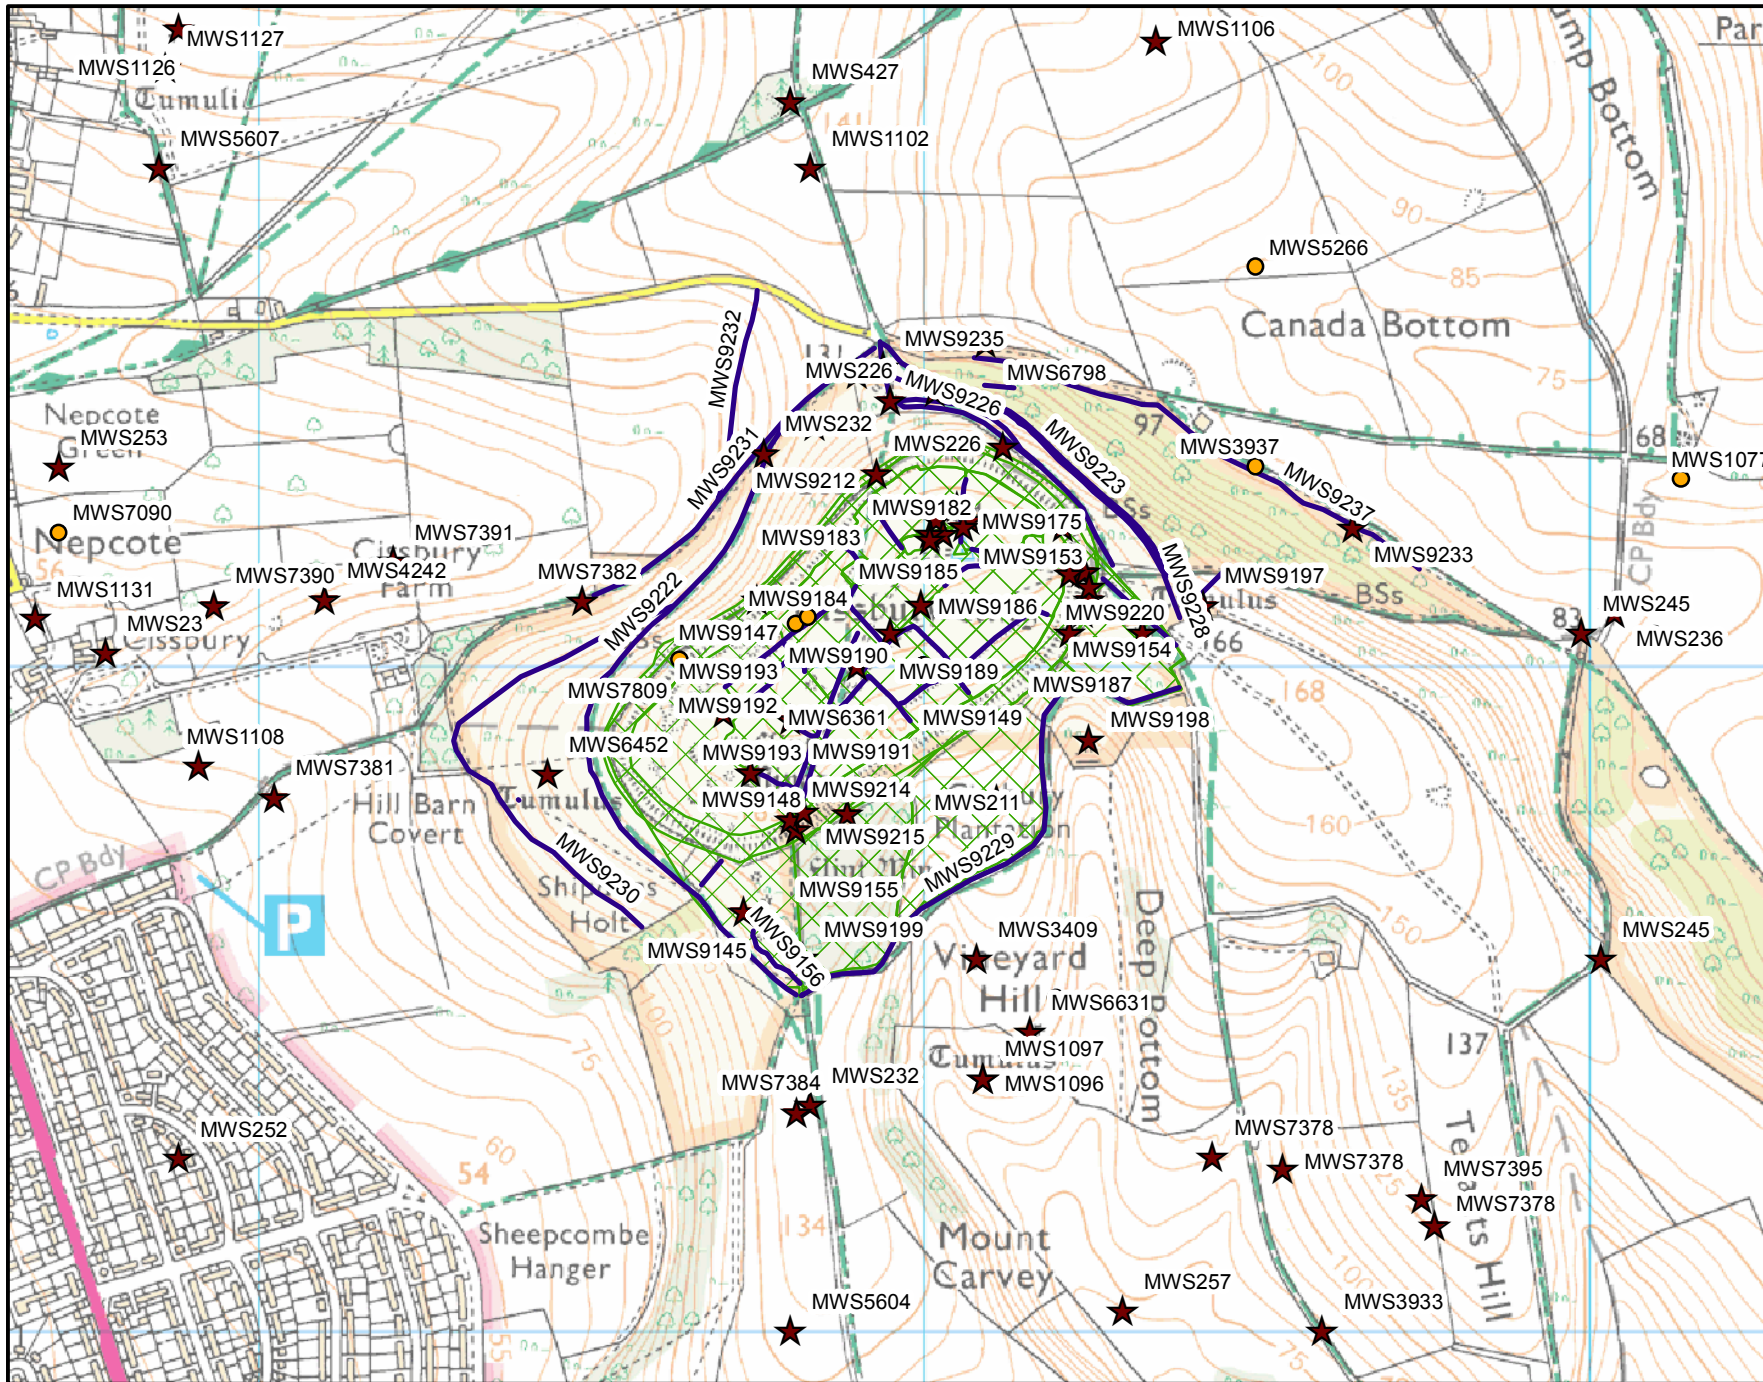

An Example of the HER Data for Cissbury Ring Hill Fort

Reproduced from or based upon 2009 Ordnance Survey material with permissions of the Controller of HMSO
 © Crown Copyright reserved.
 Unauthorised reproduction infringes Crown copyright and may lead to prosecution or civil proceedings
 West Sussex County Council Licence No. 100023447

Legend

HER Data RecordType

- FS
- ★ MON
- HER Data
- HER Data