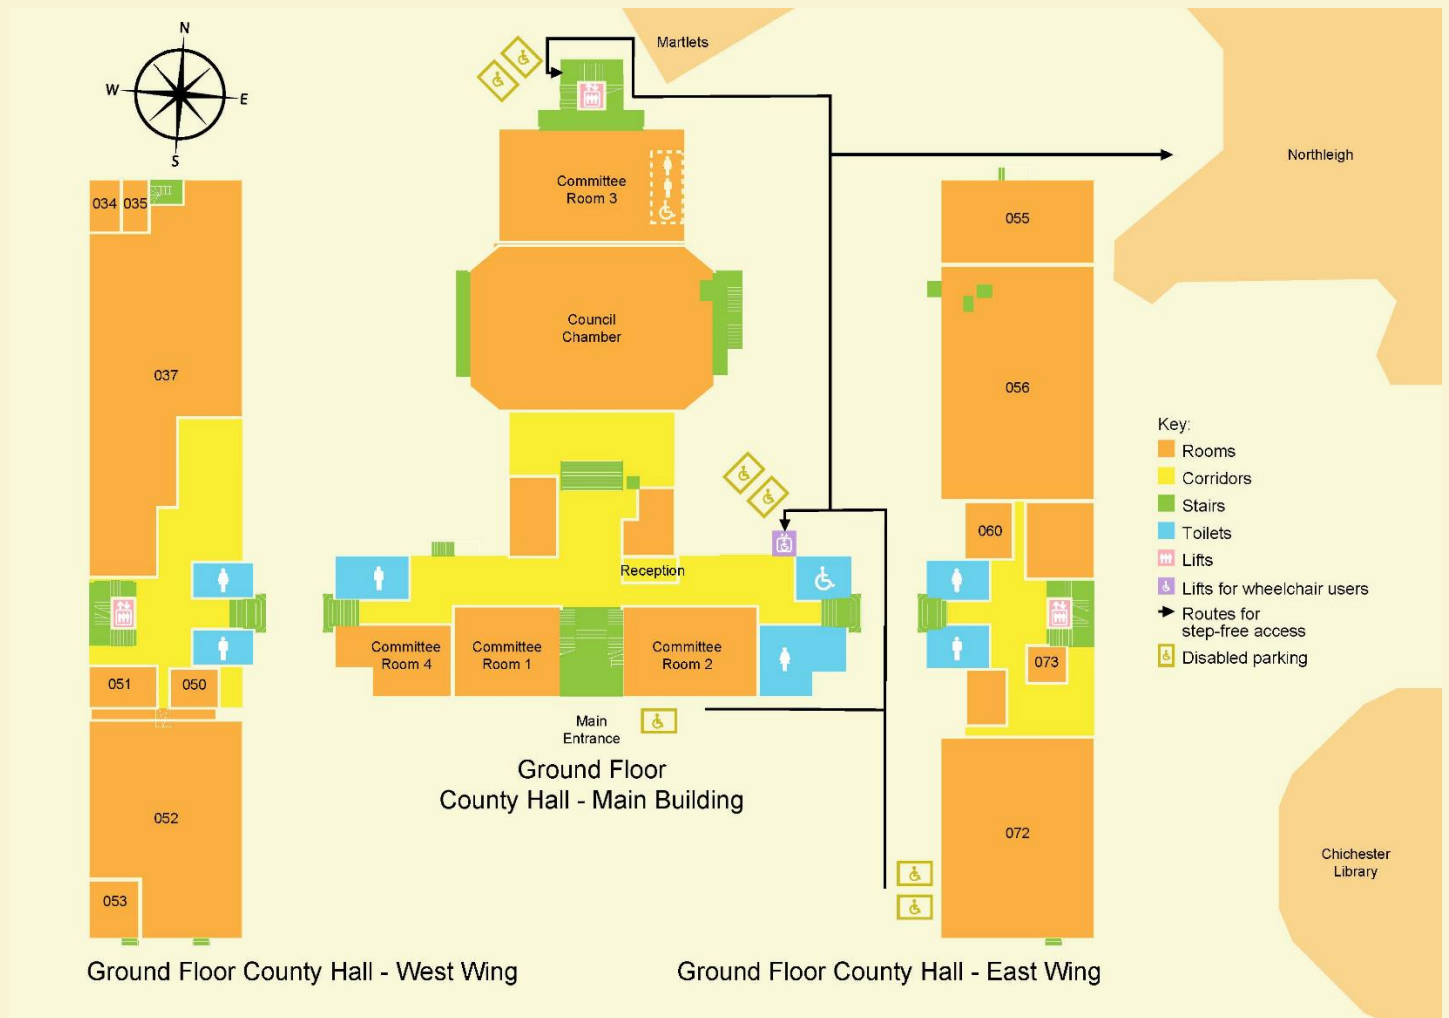

# Accessible & Step Free Guide to County Hall Chichester

The map above shows how County Hall in Chichester can be accessed by those who require step free routes to the various locations within the campus. The map includes routes to County Hall main reception, Committee Room 3, Martlets, Northleigh and The Grange.

## Main Reception

- If you do require 'step free access', follow the path under the archway to the right of the main building. At the back of the building you will find an external lift that will enable you access to main reception. An intercom is available at the lift should you require assistance.
- Reception staff will be able to sign you in and give you directions to the room that you require.
- If you do not require 'step free access', head for the steps at the front of the main building.

### **Northleigh and The Grange**

- From the main entrance, follow the path under the archway to the right of the main building. When you reach the Martlets Restaurant turn right and head for the undercover walkway.
- For Northleigh, turn left and follow the walkway where an assisted door to Northleigh will be found on the right-hand side.
- For The Grange, turn left and follow the walkway passing the Northleigh door and follow the building line round to another door on the right-hand side.
- Both Northleigh and The Grange offer step free access.

### **Accessibility**

- Please note that neither the East or West Wings offer step free access.
- Please note that floors 1, 2 and 3 of the main building do not offer step free access.