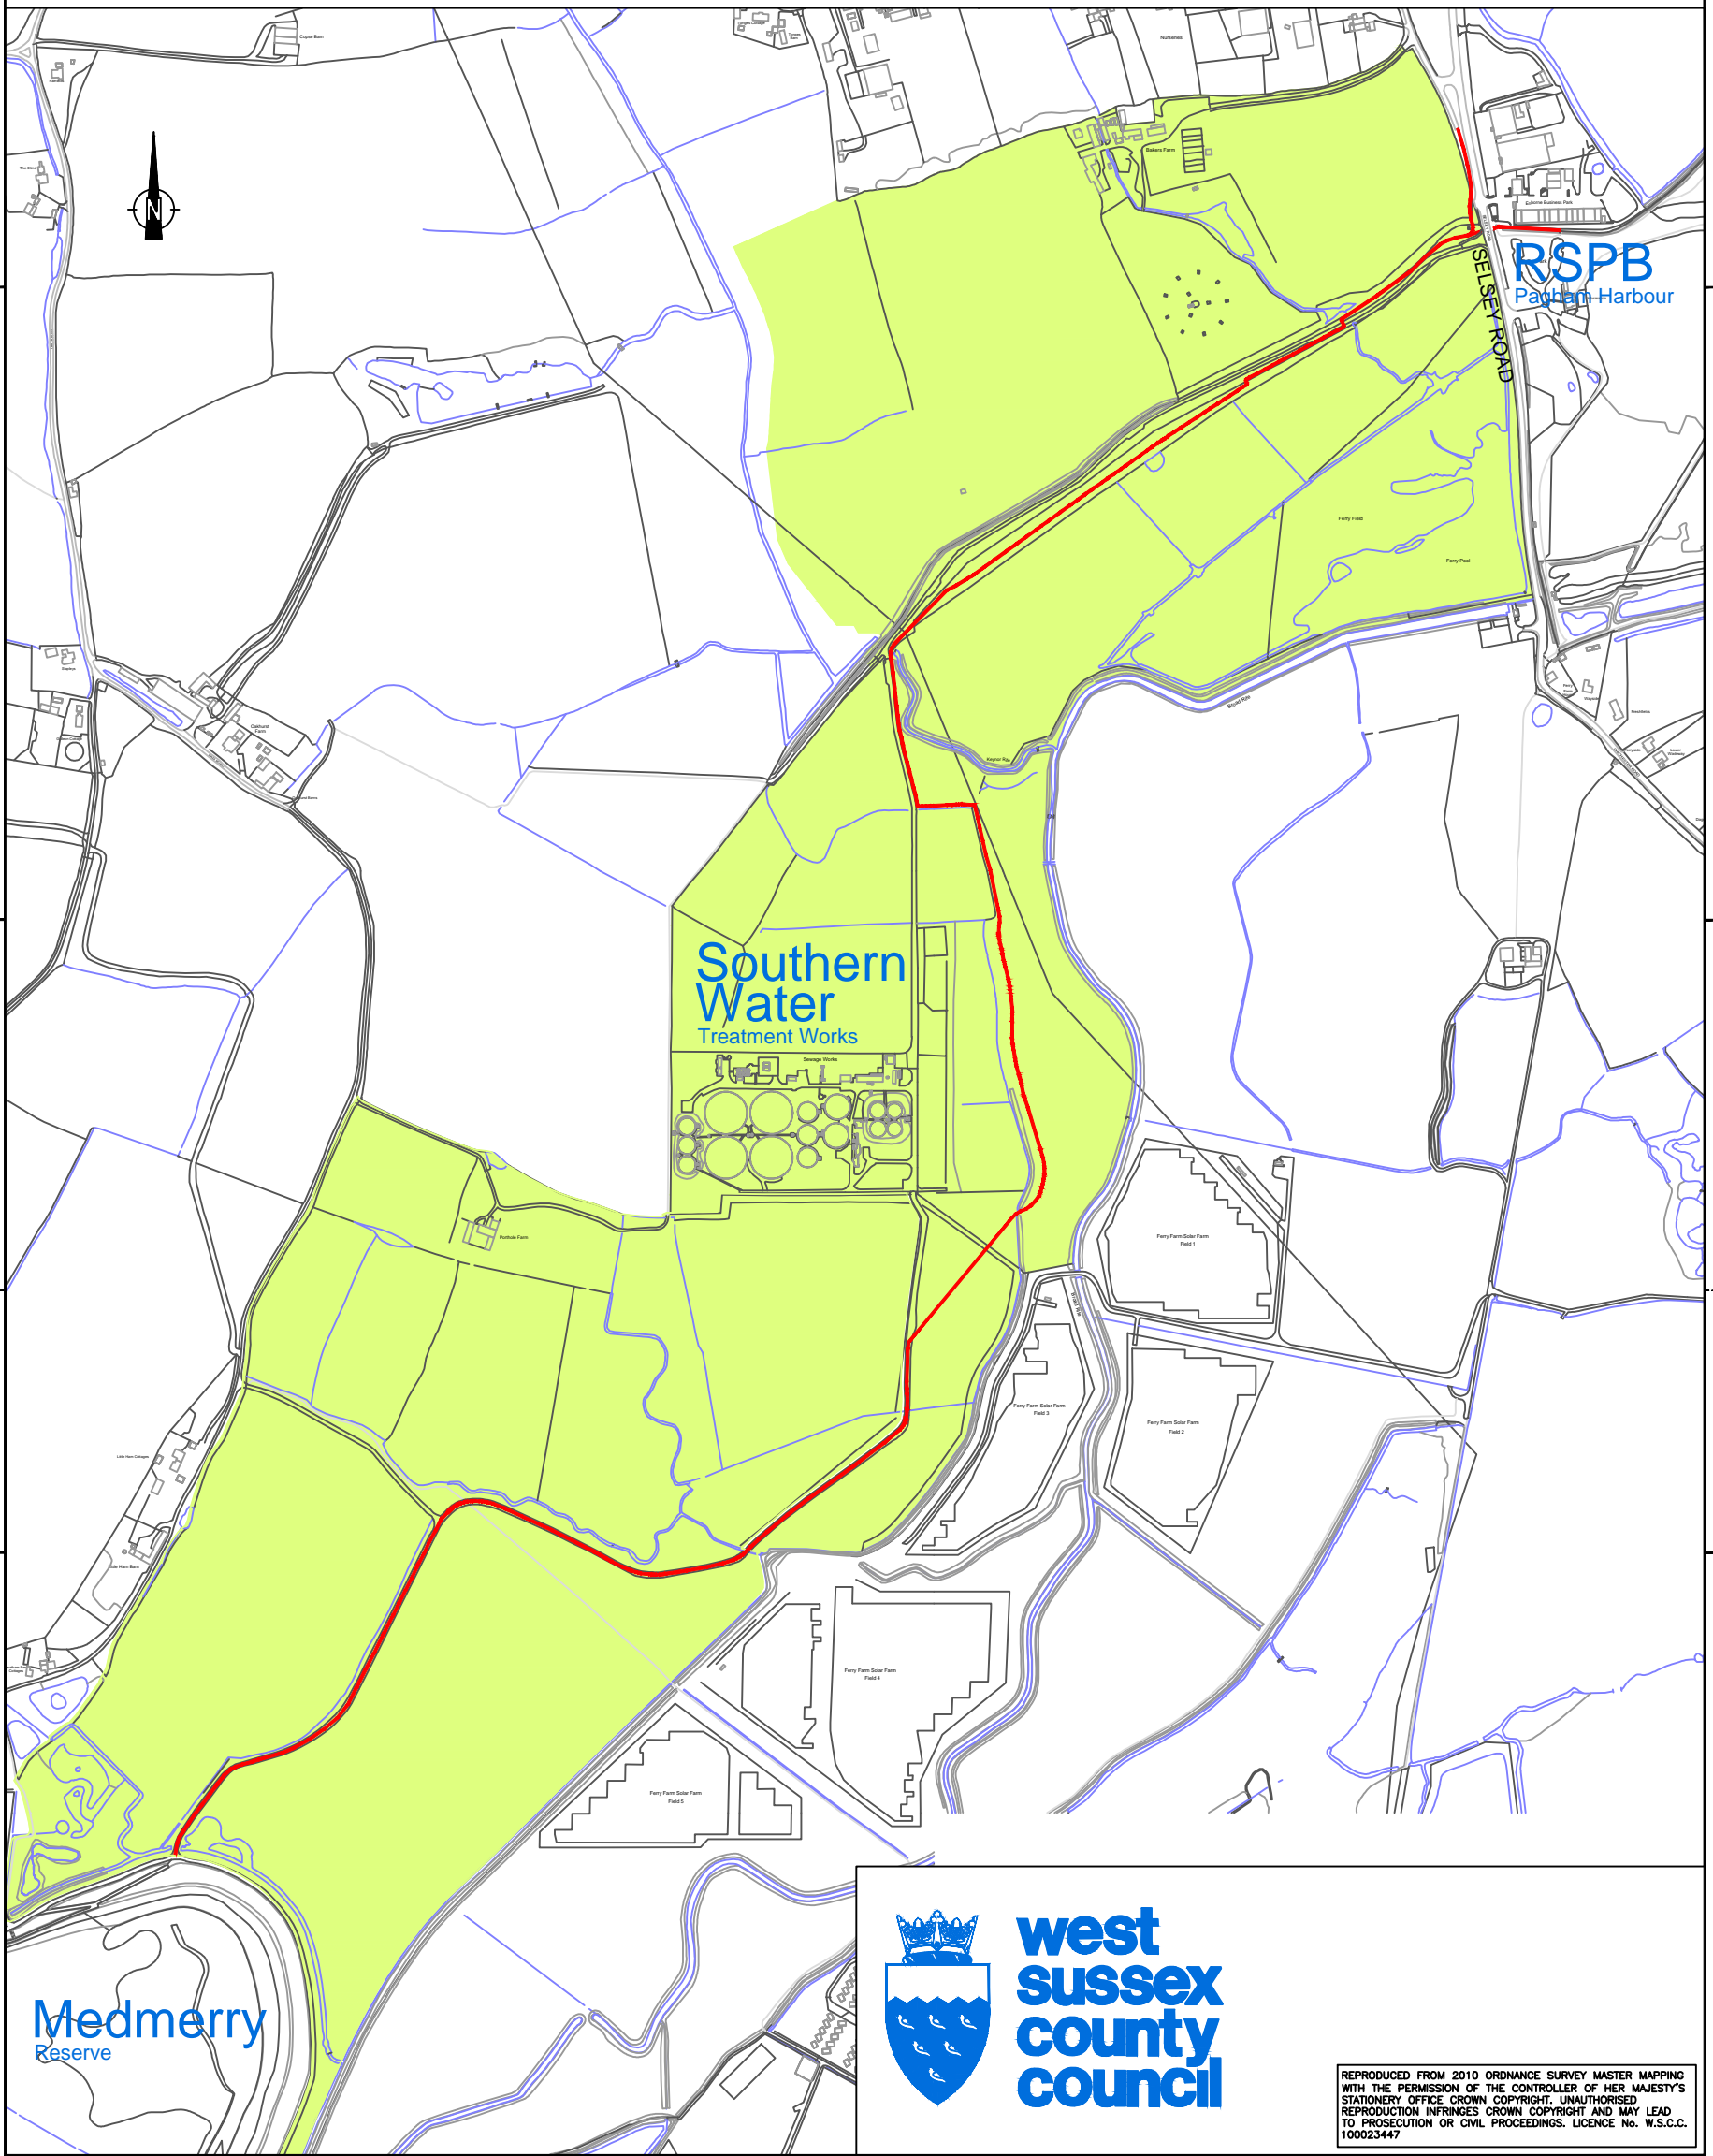

Medmerry Cycle Route

0 100

Medmerry Reserve

Southern Water Treatment Works

RSPB Pagham Harbour

SELSY ROAD

REPRODUCED FROM 2010 ORDNANCE SURVEY MASTER MAPPING WITH THE PERMISSION OF THE CONTROLLER OF HER MAJESTY'S STATIONERY OFFICE. CROWN COPYRIGHT. UNAUTHORISED REPRODUCTION INFRINGES CROWN COPYRIGHT AND MAY LEAD TO PROSECUTION OR CIVIL PROCEEDINGS. LICENCE No. W.S.C. 100023447