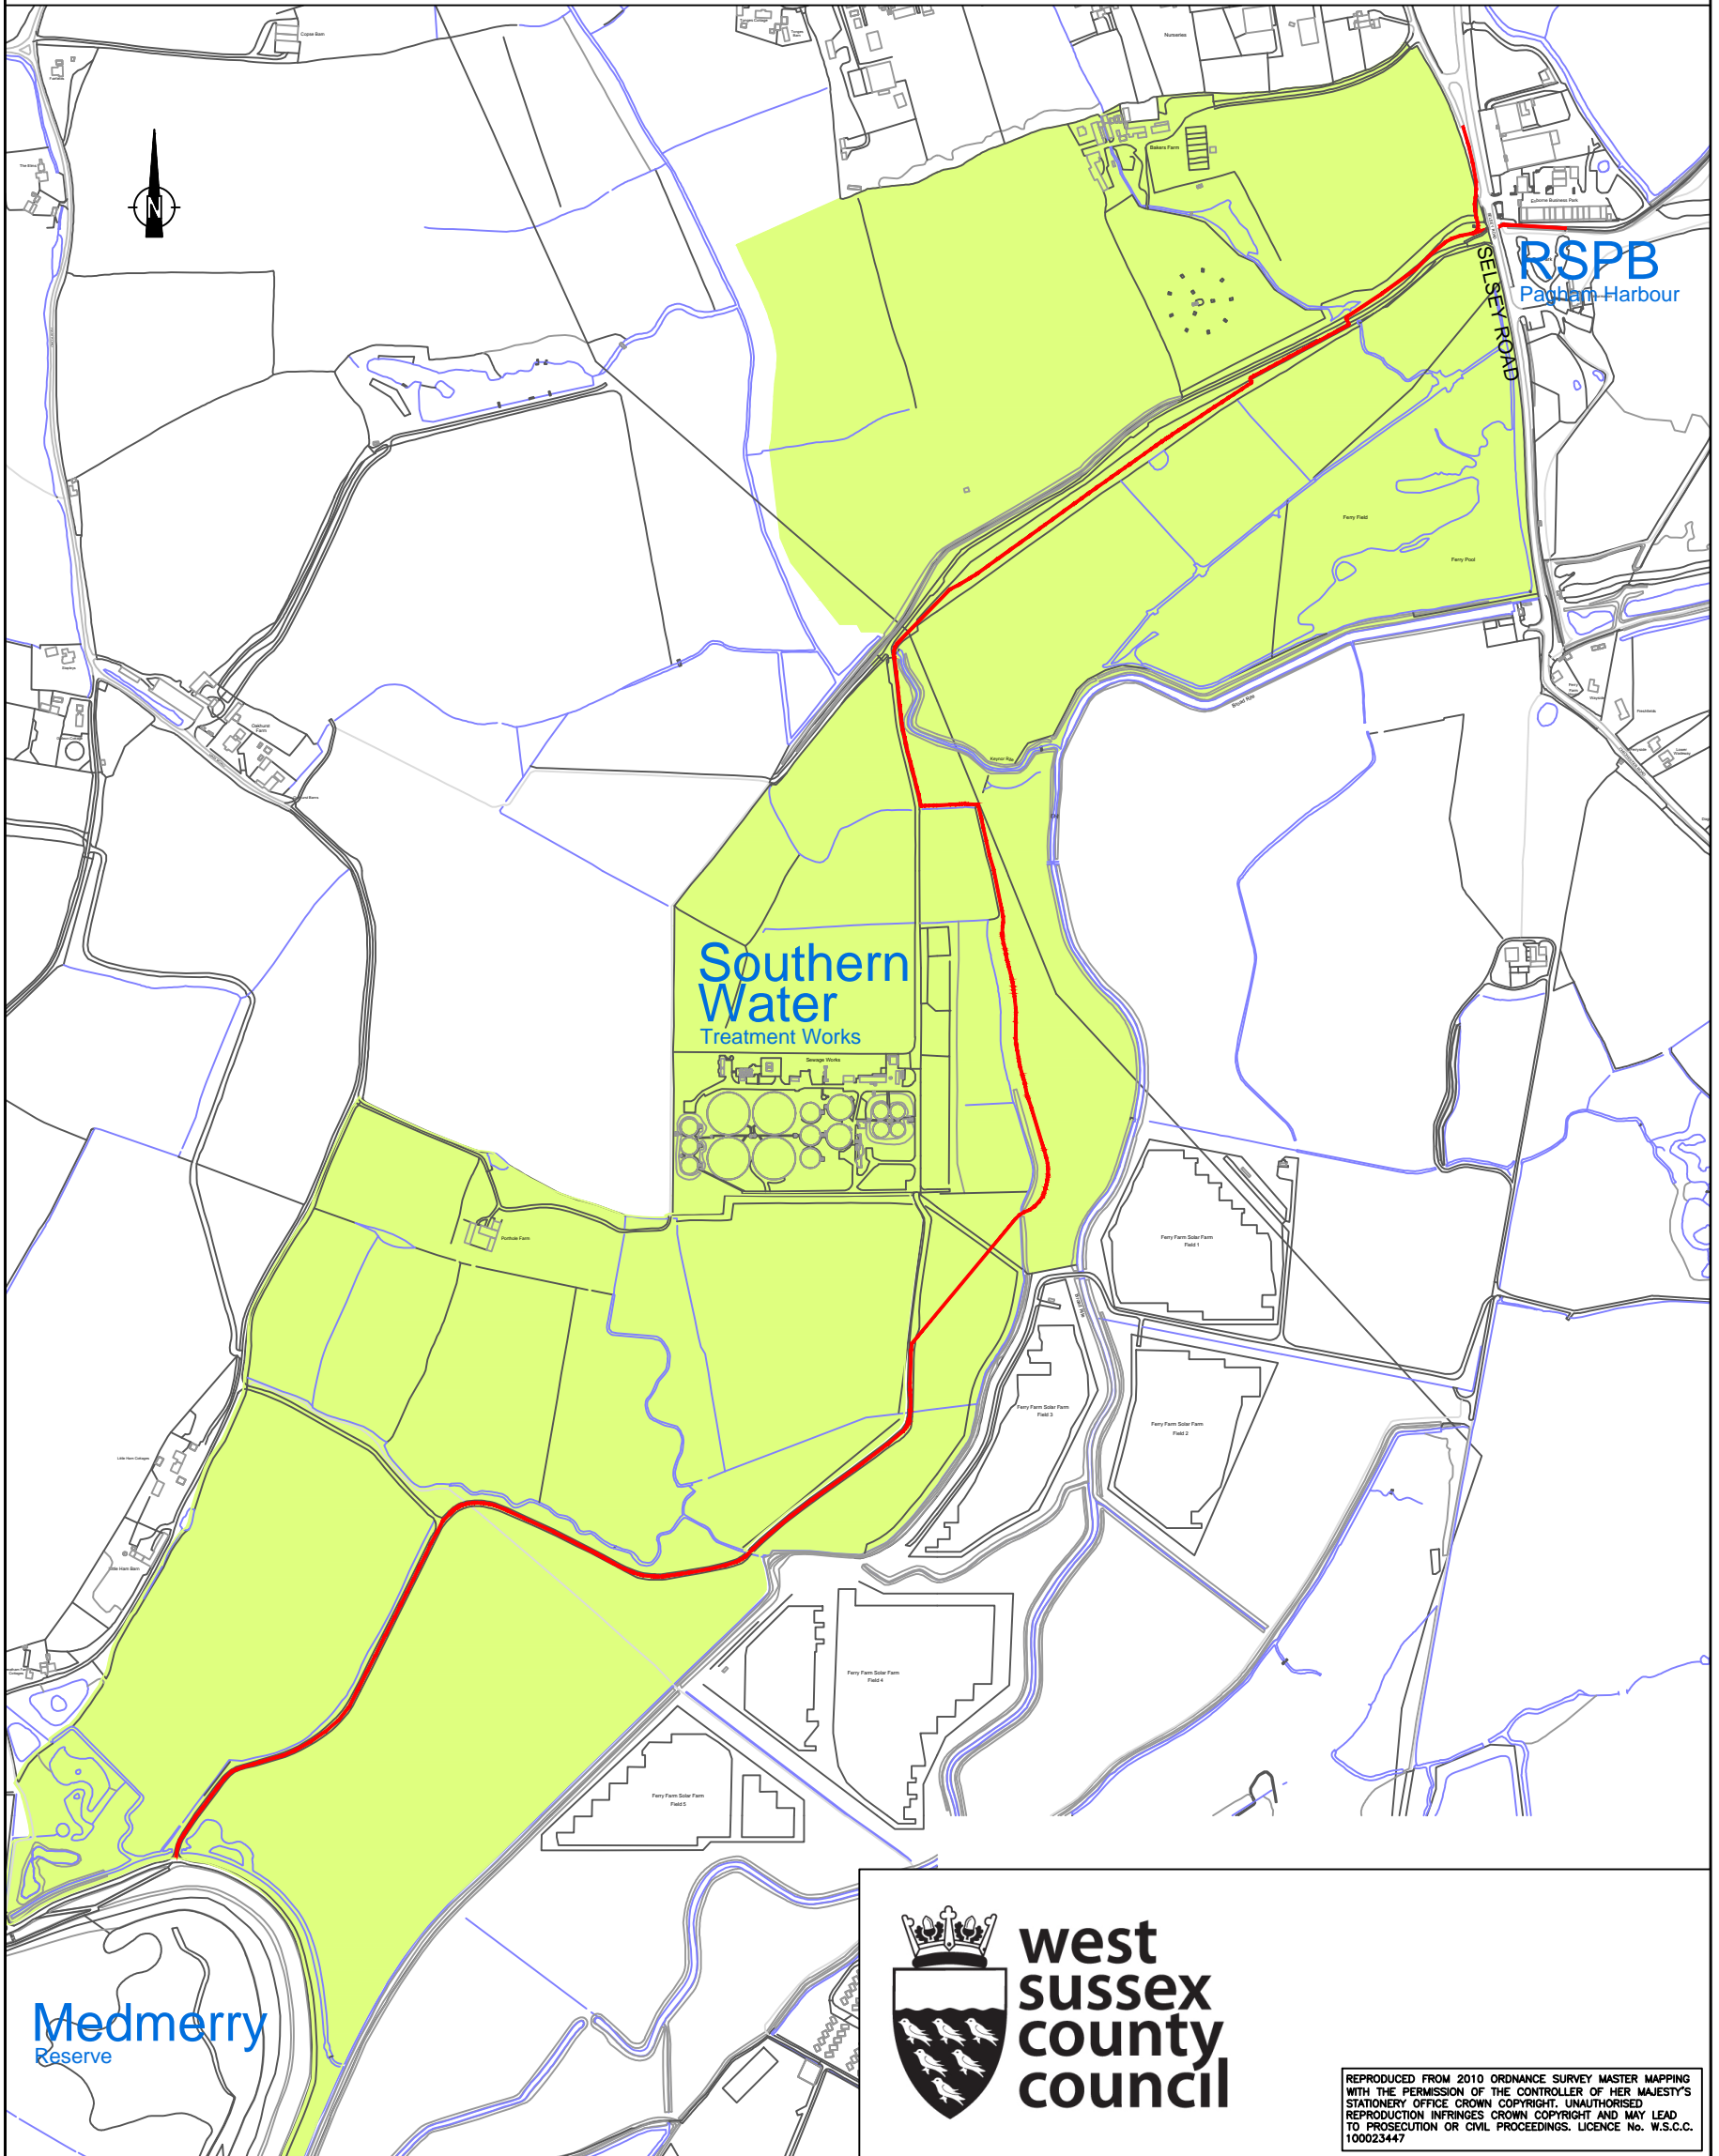

Medmerry Cycle Route